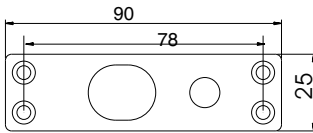

Bracket is for Frameless Glass Door

Model:BBK-600

Specification

- Dimension: 90Lx48Wx32H(mm)
- Standard Structure: Stainless steel, wire drawing finished
- Suitable for Door: Frameless glass door
- Glass Thickness: 8-15mm
- Opening Mode: 90 or 180 degree door
- Use with: YB-100/100S/100+
YB-100+LED/200/300
- Finished for Shell: Stainless steel, Wire Drawing
- Weight: 0.3kg

Dimension

Installation

Bracket Section View

Bracket Installation Diagram