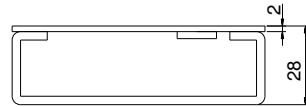

Bracket is for Frameless Glass Door

Model:BBK-600

Specification

- Dimension: 90Lx48Wx32H(mm)
- Standard Structure: Stainless steel, wire drawing finished
- Suitable for Door: Frameless glass door
- Glass Thickness: 8-15mm
- Opening Mode: 90 or 180 degree door
- Use with: YB-100/100S/100+
YB-100+LED/200/300
- Finished for Shell: Stainless steel, Wire Drawing
- Weight: 0.3kg

Dimension

Installation

Bracket Section View

Bracket Installation Diagram