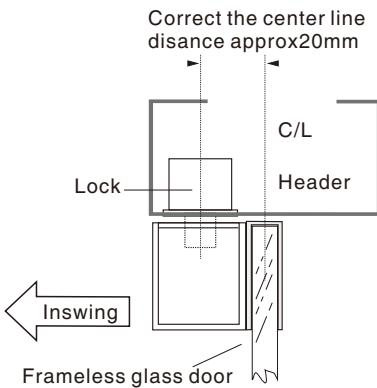

Bracket is for Frameless Glass Door

Model:BBK-600

Specification

- Dimension: 90Lx48Wx32H(mm)
- Standard Structure: Stainless steel, wire drawing finished
- Suitable for Door: Frameless glass door
- Glass Thickness: 8-15mm
- Opening Mode: 90 or 180 degree door
- Use with: YB-100/100S/100+
YB-100+LED/200/300
- Finished for Shell: Stainless steel, Wire Drawing
- Weight: 0.3kg

Dimension

Installation

Bracket Section View

Bracket Installation Diagram