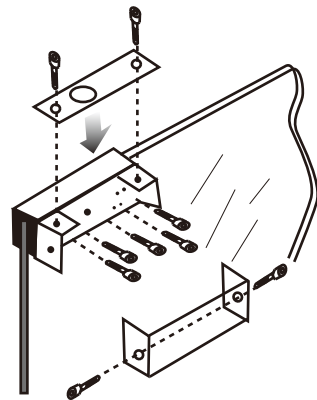

Bracket is for Frameless Glass Door

Model:BBK-600

Specification

- Dimension: 90Lx48Wx32H(mm)
- Standard Structure: Stainless steel, wire drawing finished
- Suitable for Door: Frameless glass door
- Glass Thickness: 8-15mm
- Opening Mode: 90 or 180 degree door
- Use with: YB-100/100S/100+
YB-100+LED/200/300
- Finished for Shell: Stainless steel, Wire Drawing
- Weight: 0.3kg

Dimension

Installation

Bracket Section View

Bracket Installation Diagram